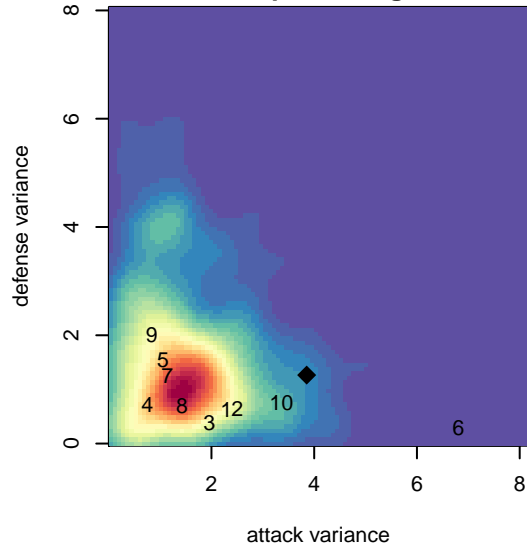

# LYS Cascades Red G04

, OR  
 G04 total strength=1100  
 attack=4.77 defense=1.68  
 fall league = PTT G04 Div 1 White  
 spr league = Spr OYS G04 Div 1 White

alt names used:  
 LYS 04G Cascades Red  
 LYS 04G Cascades Red  
 LYS 04G Cascades Red

Venues played:  
 2017 PTT G04 Division 1 White  
 2017 OYS Founders Cup G04  
 2017 Spr OYS G04 Division 1 White

**LYS Cascades Red G04**  
 Dots are actual minus expected GF (blue circles) and GA (red triangles).  
 Blue line is smoothed change in attack strength. Red is smoothed change in defense strength.

**attack and defense variance (black dot)  
relative to other teams  
and top 10 in region**

**attack and defense rating  
relative to others at age  
and all opponents in last 13 months**

**Performance relative to 13 month average**