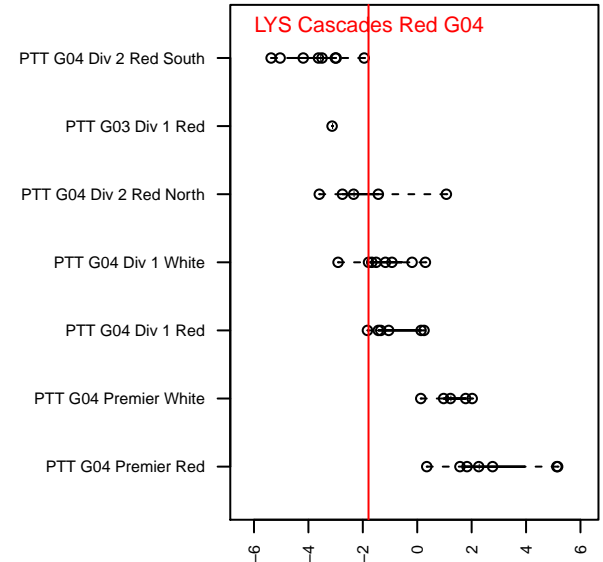

# LYS Cascades Red G04

, OR  
 G04 total strength=1100  
 attack=4.77 defense=1.68  
 fall league = PTT G04 Div 1 White  
 spr league = Spr OYS G04 Div 1 White

alt names used:  
 LYS 04G Cascades Red  
 LYS 04G Cascades Red  
 LYS 04G Cascades Red

Venues played:  
 2017 PTT G04 Division 1 White  
 2017 OYS Founders Cup G04  
 2017 Spr OYS G04 Division 1 White

**LYS Cascades Red G04**  
 Dots are actual minus expected GF (blue circles) and GA (red triangles).  
 Blue line is smoothed change in attack strength. Red is smoothed change in defense strength.

**attack and defense variance (black dot)  
relative to other teams  
and top 10 in region**

**attack and defense rating  
relative to others at age  
and all opponents in last 13 months**

**Performance relative to 13 month average**